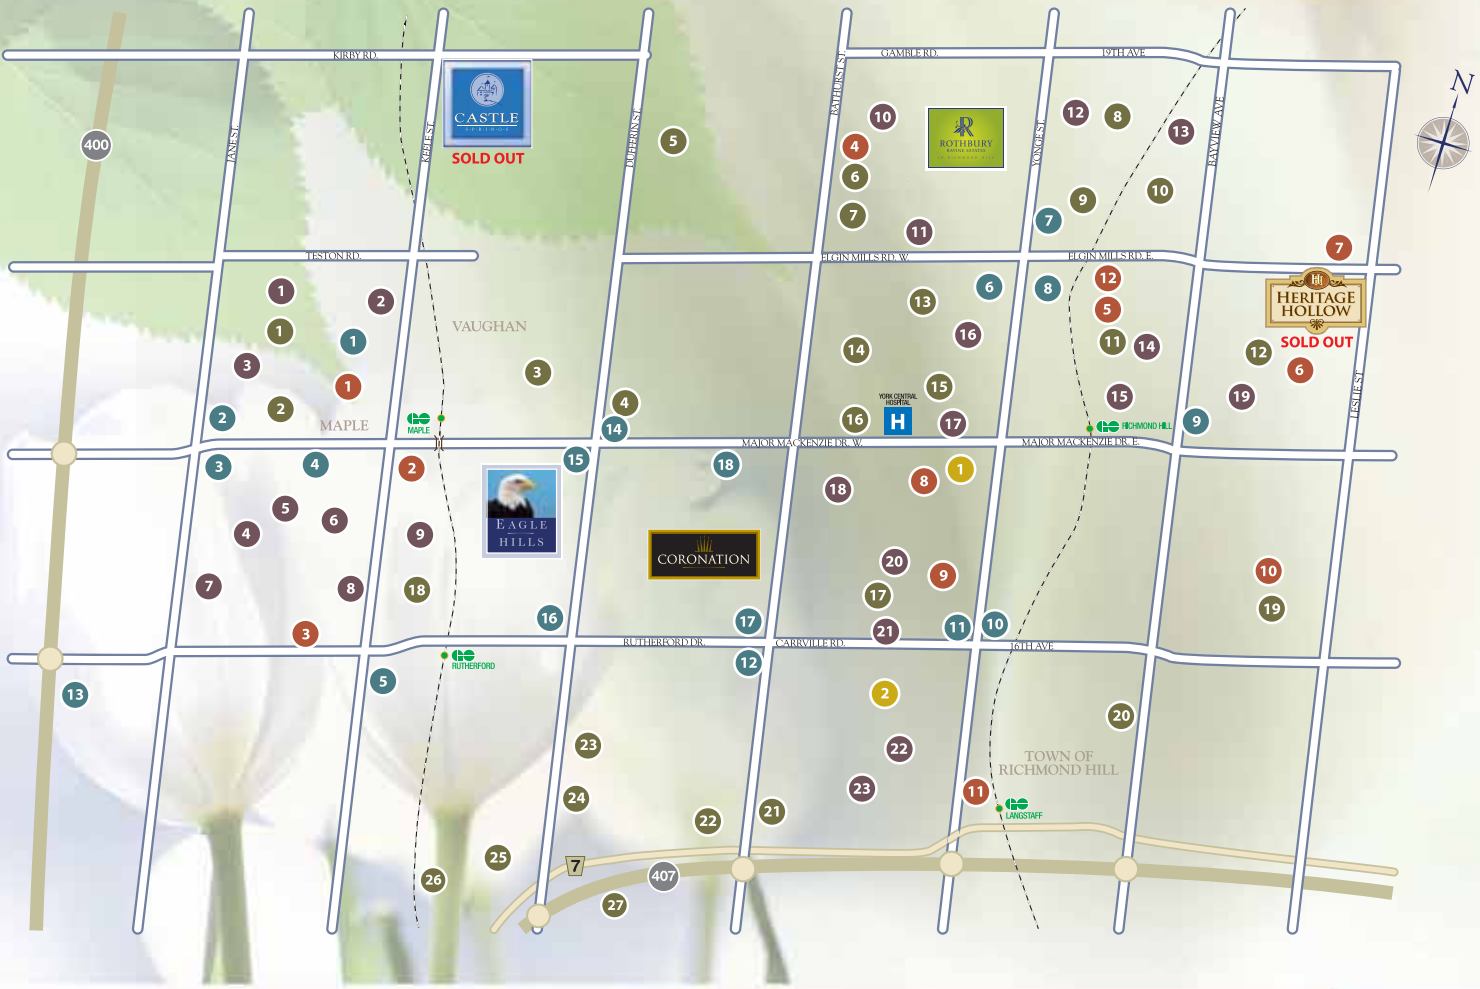

your amenities

A World of Convenience At Your Doorstep

LEGEND

SCHOOLS

- 1- Michael Cranny Elementary School
- 2- St. Joan Of Arc Secondary School
- 3- Divine Mercy Elementary School
- 4- Blessed Trinity Elementary School
- 5- Le Petit Prince Elementary School
- 6- Joseph A. Gibson Elementary School
- 7- Maple High School
- 8- Fr. John Kelly Elementary School
- 9- Our Lady Of Peace Elementary School
- 10- St. Theresa Of Lisieux Elementary School
- 11- Silver Pines Elementary School
- 12- Bernard Avenue Elementary School
- 13- Holy Trinity Elementary School
- 14- Crosby Heights Elementary School
- 15- Walter Scott Elementary School
- 16- Om Mackillop Elementary School
- 17- Alexander Mackenzie Secondary School
- 18- St. Anne Elementary School
- 19- Bayview Secondary School
- 20- St. Charles Elementary School
- 21- Roselawn Elementary School
- 22- Charles Howitt Elementary School
- 23- Langstaff Secondary School

SHOPPING

- 1- Maple View Plaza
- 2- Mackenzie Glen Sq.
- 3- Maple Centre
- 4- Maple Plaza
- 5- Amvile Centre
- 6- Elgin Mills Centre
- 7- Upper Yonge Place
- 8- Richmond Hill Plaza

SHOPPING

- 9- Allen Plaza
- 10- South Hill Shopping Centre
- 11- Hillcrest Mall
- 12- Rutherford Village - featuring: Rexall Pharma Plus, Tim Hortons, Sobeys
- 13- Vaughan Mills Mega Mall
- 14- Eagle Landing - featuring: Dollorama, Opa Restaurant, Metro, Subway, Starbucks, Sunset Grill, Sleep Country
- 15- LCBO, Shoppers Drug Mart, CIBC, Pizza Nova
- 16- No Frills, Shoppers Drug Mart
- 17- Longos, Shoppers Drug Mart, Second Cup
- 18- Tim Hortons

PARKS & GOLF

- 21- Richmond Hill Golf & Country Club
- 22- Sugar Bush Woodlot
- 23- Dufferin St. Reservoir Park
- 24- Woodlot
- 25- Leparc Park
- 26- Langstaff Eco Park
- 27- Concord / Thornhill Sports Park