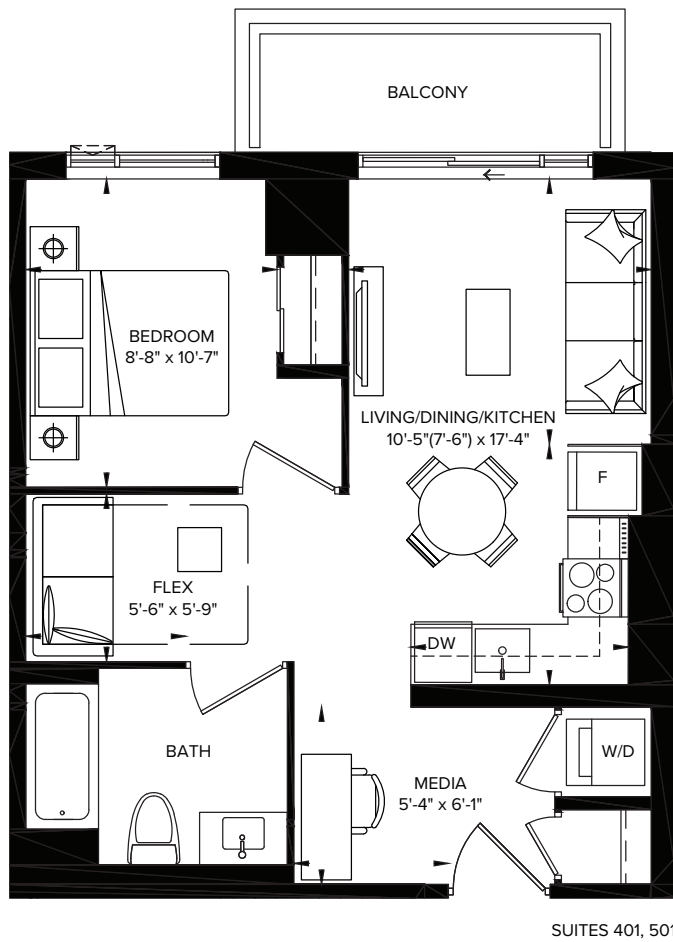

TOWER 1

SW 579B

INTERIOR: 579 SQ.FT.
 EXTERIOR: 99 SQ.FT.

1 BEDROOM + FLEX
 MEDIA + BALCONY

Disclaimer: Materials, specifications & floor plans are subject to change without notice. All renderings are artist's conceptions. All floor plans have approximate dimensions. Actual usable floor space may vary from the stated floor area. E.&O.E.