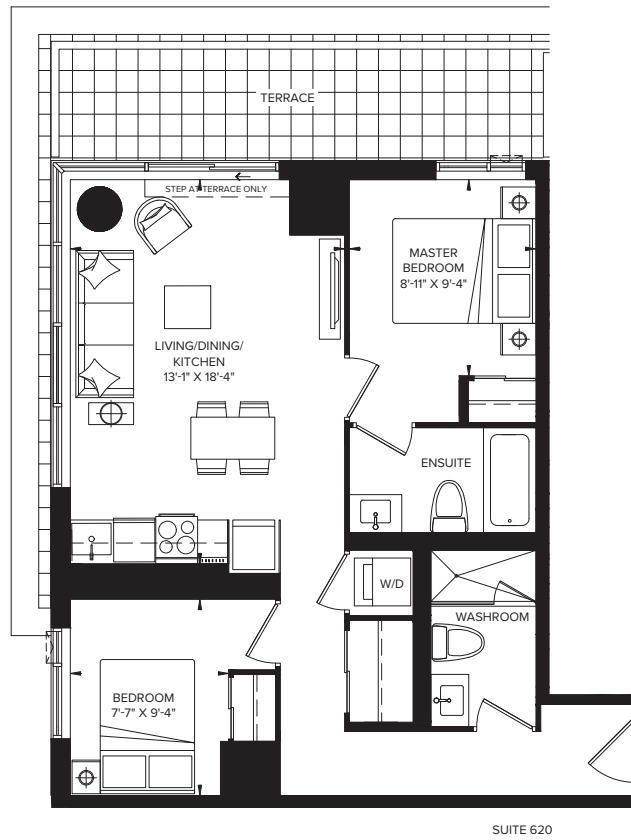

# TOWER 2

# SW2 752R

INTERIOR: 752 SQ.FT.  
EXTERIOR: 66, 102, 48, 122 SQ.FT.

2 BEDROOM + TERRACE

TOWER 2  
LEVEL 6 - 22

Disclaimer: Materials, specifications & floor plans are subject to change without notice. All renderings are artist's conceptions. All floor plans have approximate dimensions. Actual usable floor space may vary from the stated floor area. E.&O.E.