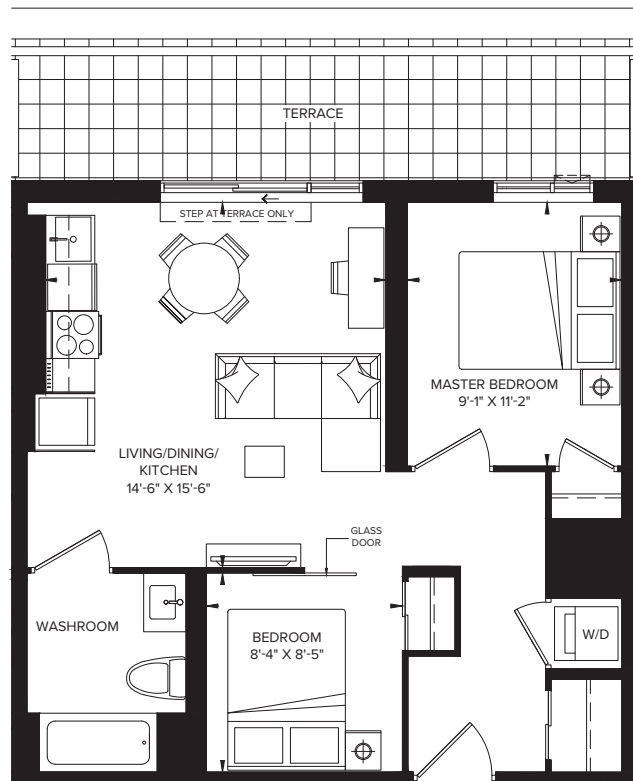

# TOWER 2

# SW2 681B

INTERIOR: 681 SQ.FT.  
EXTERIOR: 66, 115, 48, 137 SQ.FT.

2 BEDROOM + TERRACE

SUITES 911, 1011, 1311, 1411, 1711, 1811, 2111, 2211

SUITES 811, 1111, 1211, 1511, 1611, 1911, 2011

SUITE 711

SUITE 611

TOWER 2  
LEVEL 6 - 22

Disclaimer: Materials, specifications & floor plans are subject to change without notice. All renderings are artist's conceptions. All floor plans have approximate dimensions. Actual usable floor space may vary from the stated floor area. E.&O.E.