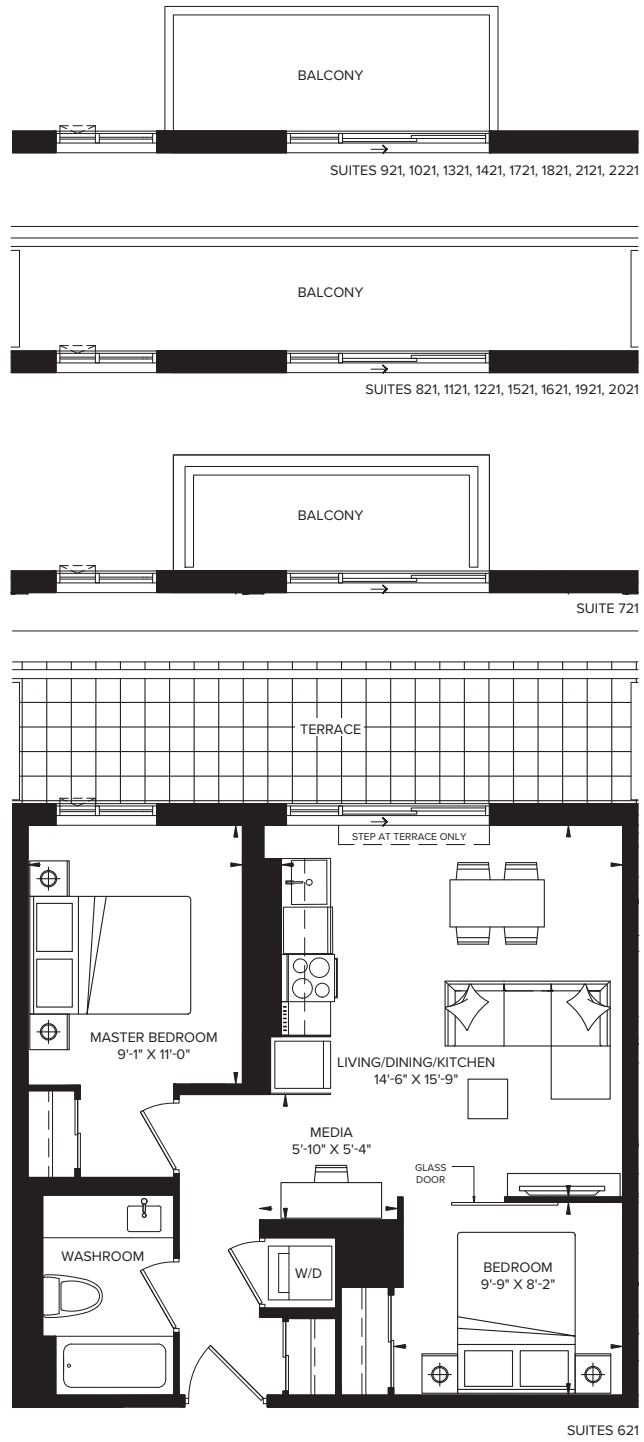

TOWER 2

SW2 681A

INTERIOR: 681 SQ. FT.
EXTERIOR: 66, 115, 48, 137 SQ. FT.

2 BEDROOM + MEDIA + TERRACE

TOWER 2
LEVEL 6 - 22

Disclaimer: Materials, specifications & floor plans are subject to change without notice. All renderings are artist's conceptions. All floor plans have approximate dimensions. Actual usable floor space may vary from the stated floor area. E.&O.E.