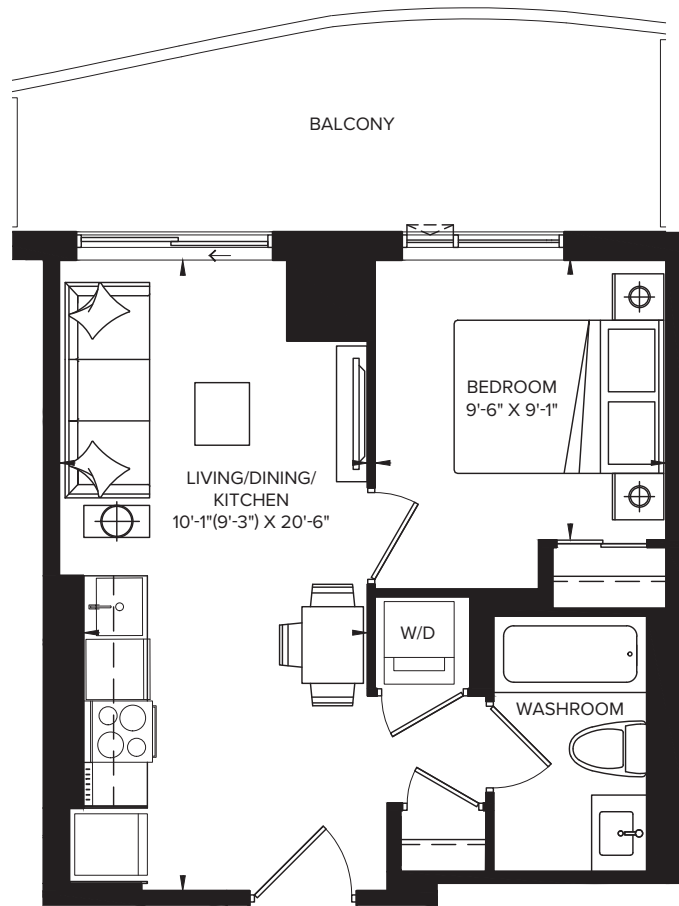

TOWER 2

SW2 450

INTERIOR: 450 SQ.FT.
EXTERIOR: 131 SQ.FT.

1 BEDROOM + BALCONY

TOWER 2
LEVEL 6 - 22

Disclaimer: Materials, specifications & floor plans are subject to change without notice. All renderings are artist's conceptions. All floor plans have approximate dimensions. Actual usable floor space may vary from the stated floor area. E.&O.E.