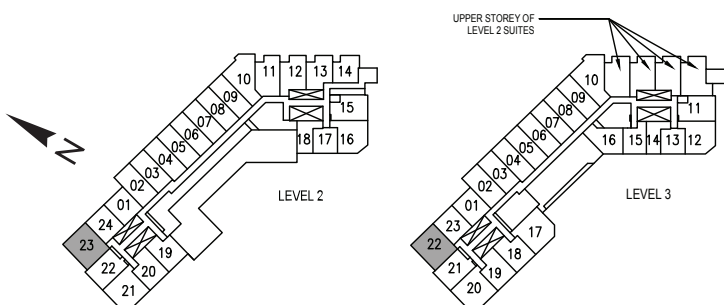

TOWER I PODIUM

S809A

INTERIOR: 809 SQ.FT.
EXTERIOR: 1,256 SQ.FT.

2 BEDROOM + MEDIA + TERRACE

Disclaimer: Materials, specifications & floor plans are subject to change without notice. All renderings are artist's conceptions. All floor plans have approximate dimensions. Actual usable floor space may vary from the stated floor area. E.&O.E.