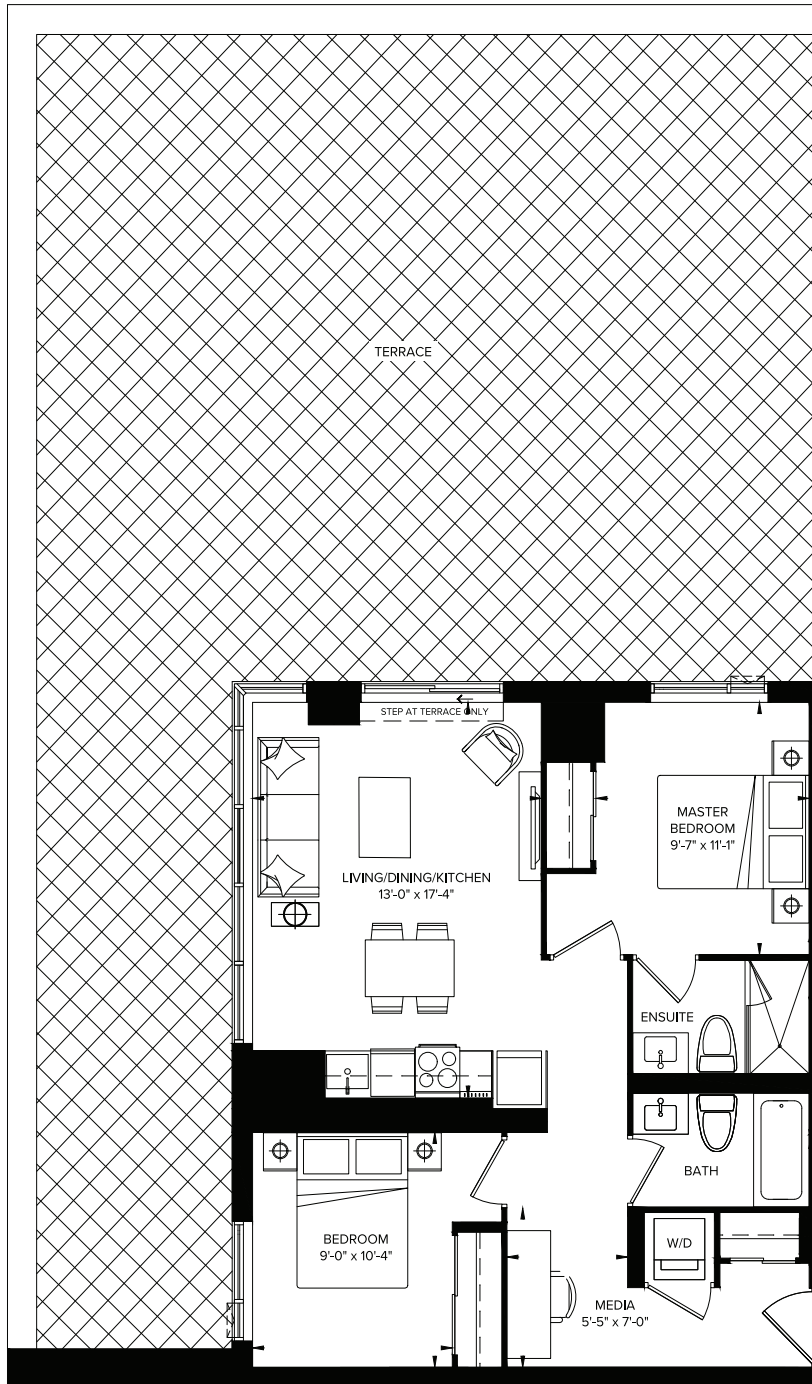

TOWER I PODIUM

S809A

INTERIOR: 809 SQ.FT.
EXTERIOR: 1,256 SQ.FT.

2 BEDROOM + MEDIA + TERRACE

Disclaimer: Materials, specifications & floor plans are subject to change without notice. All renderings are artist's conceptions. All floor plans have approximate dimensions. Actual usable floor space may vary from the stated floor area. E.&O.E.