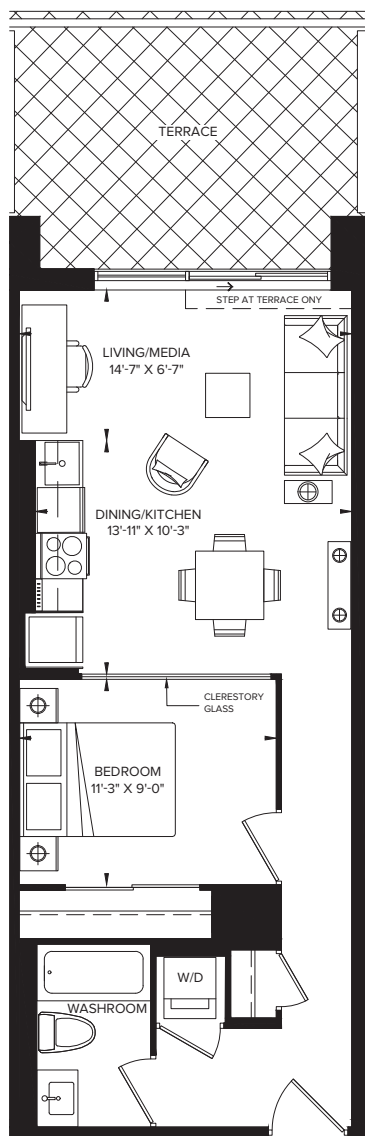

TOWER I PODIUM

S588A

INTERIOR: 588 SQ.FT.
EXTERIOR: 24, 155 SQ.FT.

1 BEDROOM + MEDIA + TERRACE

SUITES 304, 305, 306

SUITES 204, 205, 206

Disclaimer: Materials, specifications & floor plans are subject to change without notice. All renderings are artist's conceptions. All floor plans have approximate dimensions. Actual usable floor space may vary from the stated floor area. E.&O.E.