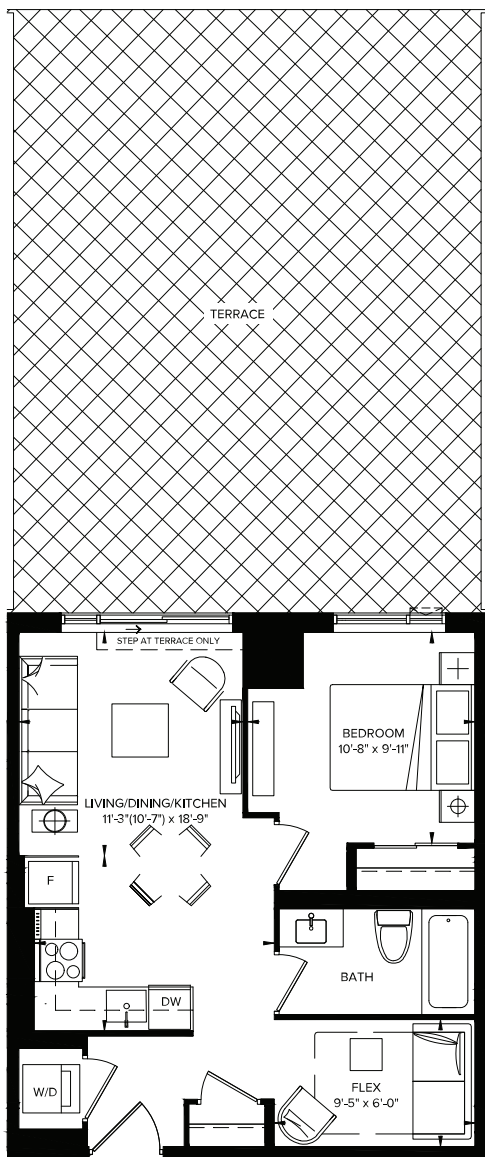

TOWER I PODIUM

S579A

INTERIOR: 579 SQ.FT.
EXTERIOR: 627 SQ.FT.

1 BEDROOM + FLEX + TERRACE

SUITE 244

SUITE 322

Disclaimer: Materials, specifications & floor plans are subject to change without notice. All renderings are artist's conceptions. All floor plans have approximate dimensions. Actual usable floor space may vary from the stated floor area. E.&O.E.